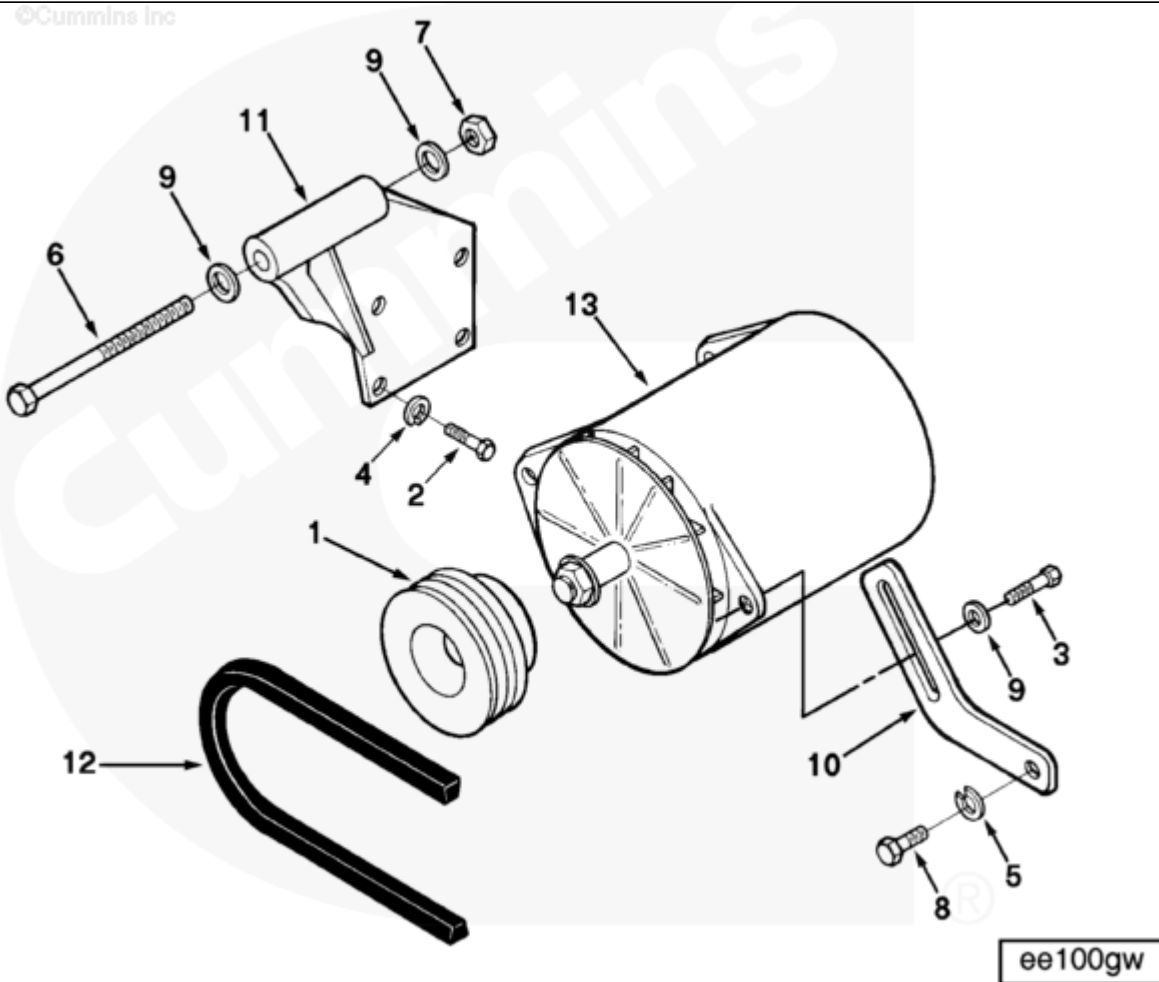

Parts Catalog - Option Detail

Electronic Parts Catalog - Option Detail				
Option	Group	Graphic	Film Card	Date
EE1130	13.02.3	ee100gw	F	15-MAR-94
Engines	NH/NT 855, NT495, NT743, NTA855 N106			

SMALL | MEDIUM | LARGE

Cart	Ref No	Part Number	Part Description	Required	Remarks
View My Cart					
		EE1130	Alternator Mounting		Alternator mounting located...(More)
					high on fuel pump side
					(marine arrangement).
					Includes bracket, link, belts

					and alternator pulley. Can
					be used with marine type
					gear cover.
<input type="checkbox"/>	1	213326	Alternator Pulley	1	
<input type="checkbox"/>	2	S 112	Hexagon Head Cap Screw	4	3/8 - 16 X 1 in.
<input type="checkbox"/>	3	S 145	Hexagon Head Cap Screw	1	1/2 - 13 X 1 1/4 in.
<input type="checkbox"/>	4	S 604	Lock Washer	4	3/8 in.
<input type="checkbox"/>	5	S 610	Lock Washer	1	7/16 in.
<input type="checkbox"/>	6	70111	Hexagon Head Cap Screw	1	1/2 - 20 x 6 inch
<input type="checkbox"/>	7	70897	Lock Nut	1	1/2 - 20 UNF
<input type="checkbox"/>	8	103009	Hexagon Head Cap Screw	1	7/16 - 14 X 1 1/4 in.
<input type="checkbox"/>	9	203310	Plain Washer	3	9/16 in.
<input type="checkbox"/>	10	3006231	Adjusting Link	1	
<input type="checkbox"/>	11	3010373	Alternator Bracket	1	
	12	3040303	V Belt	2	
<input type="checkbox"/>	13	3000347	Alternator	1	